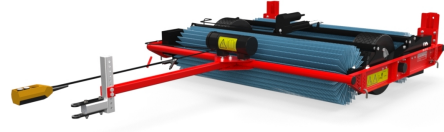

Speed-Brush (firm)

The towed Speed-Brush uses land drive to rotate the two independent bristle brushes against the direction of travel. The sweeping action works sand & other materials into holes / grass sward making the surface immediately playable. The brushes can be angled to move material inwards.

Specifications

SKU	142.140.014
Working width (m)	1.4
Working width (inch)	55.1
Max. Working speed (km h)	15
Max. Working speed (mph)	9.3
Weight (kg)	181
Weight (lbs)	399
Max. capacity (m ² hr)	21000
Max. capacity (ft ² hr)	226042